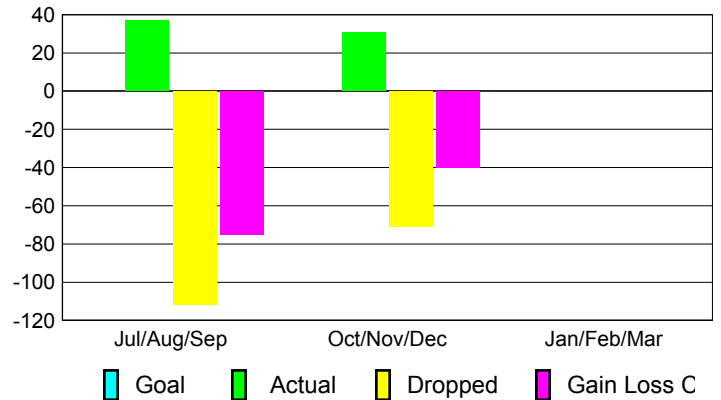

### YTD Status Quo Clubs 2012-2013

Status Quo Clubs Compared to Status Quo Members

## MEMBERSHIP

Membership Results  
2012-2013

Membership  
2011-2012

Month	Net Memb Goal	Actual New Memb	Actual Dropped Memb	Gain/Loss of Memb	Gain/Loss of Memb
Jul/Aug/Sep	0	37	-112	-75	20
Oct/Nov/Dec	0	31	-71	-40	-35
Jan/Feb/Mar	0	0	0	0	76
<b>Totals</b>	<b>0</b>	<b>68</b>	<b>-183</b>	<b>-115</b>	<b>61</b>

### Membership Results 2012-2013

Goal, New, Dropped, Gain/Loss

### Comparison of Membership Gain/Loss

Current Year Compared to the Previous Year