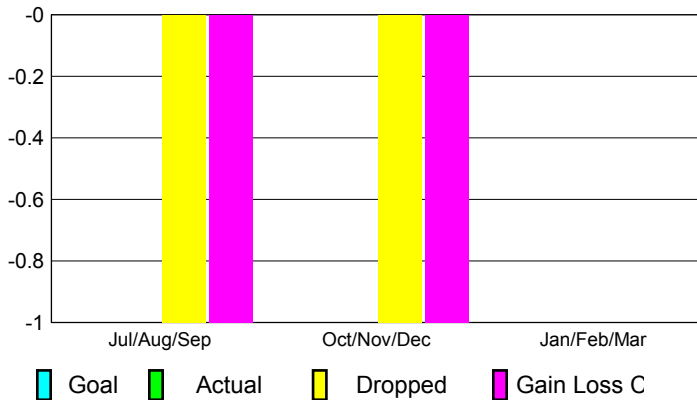

## CLUBS

Club Results  
2012-2013

Clubs  
2011-2012

Month	New Club Goal	Actual New Clubs	Actual Dropped Clubs	Gain/Loss of Clubs	Gain/Loss of Clubs
Jul/Aug/Sep	0	0	-1	-1	0
Oct/Nov/Dec	0	0	-1	-1	0
Jan/Feb/Mar	0	0	0	0	3
<b>Totals</b>	<b>0</b>	<b>0</b>	<b>-2</b>	<b>-2</b>	<b>3</b>

### Club Results 2012-2013

Goal, New, Dropped, Gain/Loss