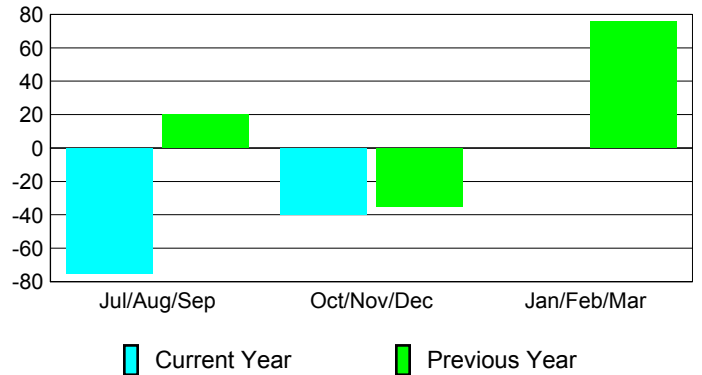

Gender Comparison 2012-2013

Jul/Aug/Sep

Oct/Nov/Dec

Jan/Feb/Mar

Male

Female